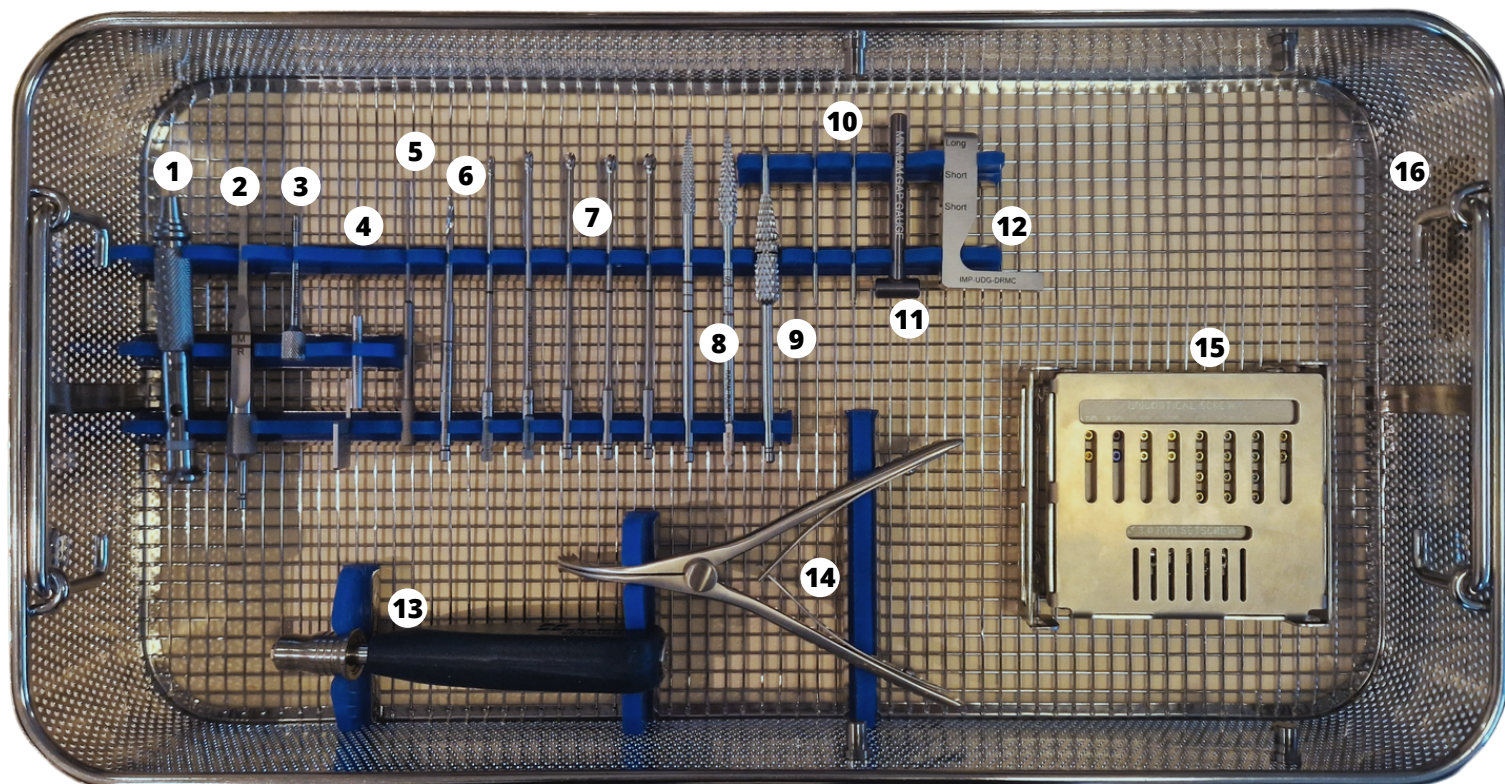

Artikelnummer	Omschrijving	Aantal	Fotonummer
HNDL-MQC-FXD	Handle, Mini Quick Connect, Fixed	1	1
IMP-WAN-AWL	AWL, Wrist Arthrodesis nails	1	2
IMP-UDG-LKSC	Lock Screw, Unicort. Drill Guide	1	3
IMP-UDG-DSL	Uni Drill Guide, Drill Sleeve	1	4
IMP-UDG-DGAU	Uni Drill Guide, Depth Gauge	1	5
IMP-DUC-0341	Drill, Unicort, 3 mm x 41 mm	1	6
IMP-WAN-MR1 IMP-WAN-MR2 IMP-WAN-MR3 IMP-WAN-MR4 IMP-WAN-MR5	Reamer 1, Metacarpal, 2.7mm x 87mm, Cannulated Reamer 2, Metacarpal, 3.4mm x 87mm, Cannulated Reamer 3, Metacarpal, 4.0mm x 87mm, Cannulated Reamer 4, Metacarpal, 4.5mm x 87mm, Cannulated Reamer 5, Metacarpal, 5.0mm x 87mm, Cannulated	1	7
IMP-WAN-RR1 IMP-WAN-RR2	Rasp 1, Distal Radius, 5.5mm x 70mm Rasp 2, Distal Radius, 7.0mm x 70mm	1	8
			9, 10, 11, 12, 13, 14, 15, 16 see next page

Artikelnummer	Omschrijving	Aantal	Fotonummer
IMP-FAT-RASP	IMPLATE Rasp, Flaring and Troughing	1	9
DRVR-MQC-T07	Driver, Mini QC, T-7	2	10
IMP-WAN-MGG	IMPLATE, Minimum Gap Gauge	1	11
IMP-UDG-DRMC	IMPLATE Uni Drill Guide, DRMC Nails	1	12
IMP-UQC-FXD	Handle, Universal QC, Fixed	1	13
IMP-WAN-SPDR	Spreader, Wrist Arthrodesis Nails	1	14
	Unicortal Screws	1	15, see next page
Zeefnet	Instrumentennet	1	16

Artikelnummer	Omschrijving	Aantal	Fotonummer
UCNL-28040-TS	Unicortical Screw, 2.8mm x 4.0mm, Ti	2	17
UCNL-28050-TS	Unicortical Screw, 2.8mm x 5.0mm, Ti	2	18
UCNL-28060-TS	Unicortical Screw, 2.8mm x 6.0mm, Ti	2	19
UCNL-28070-TS	Unicortical Screw, 2.8mm x 7.0mm, Ti	2	20
UCNL-28080-TS	Unicortical Screw, 2.8mm x 8.0mm, Ti	4	21
UCNL-28100-TS	Unicortical Screw, 2.8mm x 10.0mm, Ti	4	22
UCNL-28120-TS	Unicortical Screw, 2.8mm x 12.0mm, Ti	4	23
UCNL-28140-TS	Unicortical Screw, 2.8mm x 14.0mm, Ti	2	24
STSC-30020-CS	Set Screw, 3.0mm x 2.0mm, CoCr	4	25