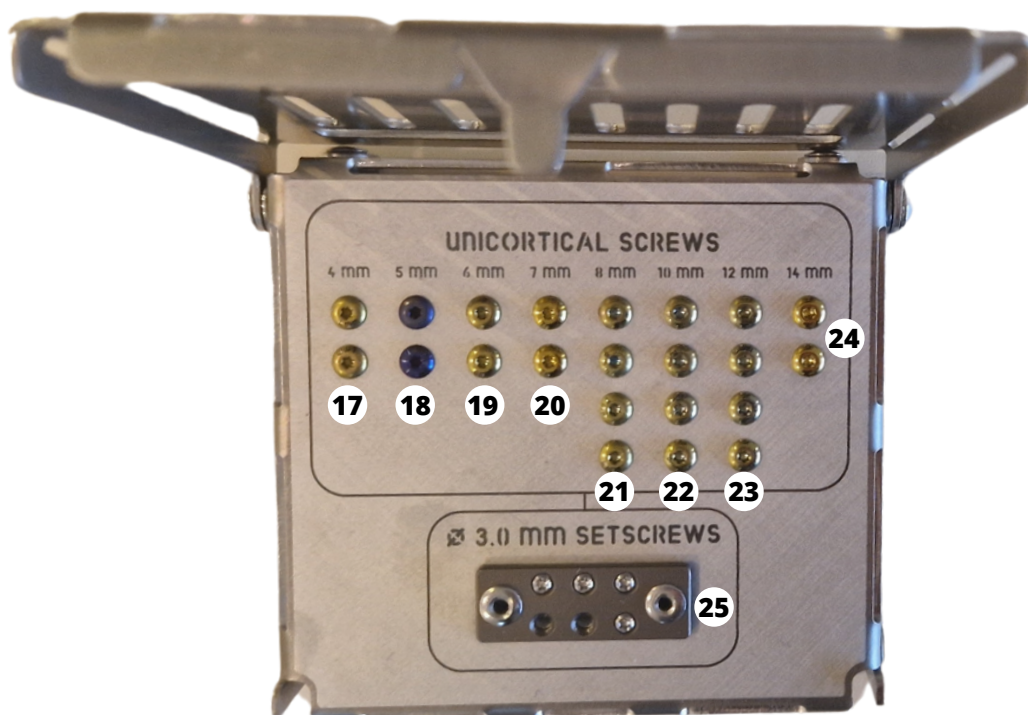

Artikelnummer	Omschrijving	Aantal	Fotonummer
HNDL-MQC-FXD	Handle, Mini Quick Connect, Fixed	1	1
IMP-WAN-AWL	AWL, Wrist Arthrodesis nails	1	2
IMP-UDG-LKSC	Lock Screw, Unicort. Drill Guide	1	3
IMP-UDG-DSL	Uni Drill Guide, Drill Sleeve	1	4
IMP-UDG-DGAU	Uni Drill Guide, Depth Gauge	1	5
IMP-DUC-0341	Drill, Unicort, 3 mm x 41 mm	1	6
IMP-WAN-MR1 IMP-WAN-MR2 IMP-WAN-MR3 IMP-WAN-MR4 IMP-WAN-MR5	Reamer 1, Metacarpal, 2.7mm x 87mm, Cannulated Reamer 2, Metacarpal, 3.4mm x 87mm, Cannulated Reamer 3, Metacarpal, 4.0mm x 87mm, Cannulated Reamer 4, Metacarpal, 4.5mm x 87mm, Cannulated Reamer 5, Metacarpal, 5.0mm x 87mm, Cannulated	1	7
IMP-WAN-RR1 IMP-WAN-RR2	Rasp 1, Distal Radius, 5.5mm x 70mm Rasp 2, Distal Radius, 7.0mm x 70mm	1	8
			9, 10, 11, 12, 13, 14, 15, 16 see next page

Artikelnummer	Omschrijving	Aantal	Fotonummer
IMP-FAT-RASP	IMPLATE Rasp, Flaring and Troughing	1	9
DRVR-MQC-T07	Driver, Mini QC, T-7	2	10
IMP-WAN-MGG	IMPLATE, Minimum Gap Gauge	1	11
IMP-UDG-DRMC	IMPLATE Uni Drill Guide, DRMC Nails	1	12
IMP-UQC-FXD	Handle, Universal QC, Fixed	1	13
IMP-WAN-SPDR	Spreader, Wrist Arthrodesis Nails	1	14
	Unicortal Screws	1	15, see next page
Zeefnet	Instrumentennet	1	16

Artikelnummer	Omschrijving	Aantal	Fotonummer
UCNL-28040-TS	Unicortical Screw, 2.8mm x 4.0mm, Ti	2	17
UCNL-28050-TS	Unicortical Screw, 2.8mm x 5.0mm, Ti	2	18
UCNL-28060-TS	Unicortical Screw, 2.8mm x 6.0mm, Ti	2	19
UCNL-28070-TS	Unicortical Screw, 2.8mm x 7.0mm, Ti	2	20
UCNL-28080-TS	Unicortical Screw, 2.8mm x 8.0mm, Ti	4	21
UCNL-28100-TS	Unicortical Screw, 2.8mm x 10.0mm, Ti	4	22
UCNL-28120-TS	Unicortical Screw, 2.8mm x 12.0mm, Ti	4	23
UCNL-28140-TS	Unicortical Screw, 2.8mm x 14.0mm, Ti	2	24
STSC-30020-CS	Set Screw, 3.0mm x 2.0mm, CoCr	4	25