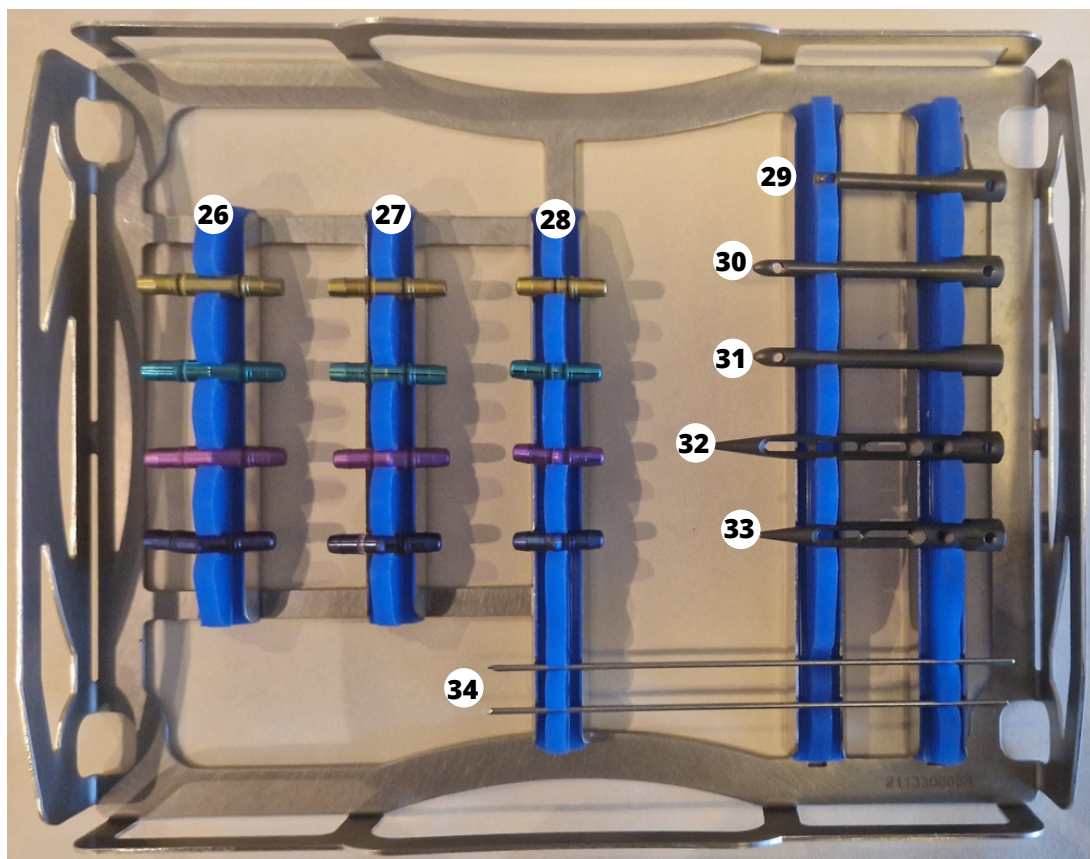

Artikelnummer	Omschrijving	Aantal	Fotonummer
HNDL-MQC-FXD	Handle, Mini Quick Connect, Fixed	1	1
IMP-WAN-AWL	AWL, Wrist Arthrodesis nails	1	2
IMP-UDG-LKSC	Lock Screw, Unicort. Drill Guide	1	3
IMP-UDG-DSL	Uni Drill Guide, Drill Sleeve	1	4
IMP-UDG-DGAU	Uni Drill Guide, Depth Gauge	1	5
IMP-DUC-0341	Drill, Unicort, 3 mm x 41 mm	1	6
IMP-WAN-MR1 IMP-WAN-MR2 IMP-WAN-MR3 IMP-WAN-MR4 IMP-WAN-MR5	Reamer 1, Metacarpal, 2.7mm x 87mm, Cannulated Reamer 2, Metacarpal, 3.4mm x 87mm, Cannulated Reamer 3, Metacarpal, 4.0mm x 87mm, Cannulated Reamer 4, Metacarpal, 4.5mm x 87mm, Cannulated Reamer 5, Metacarpal, 5.0mm x 87mm, Cannulated	1	7
IMP-WAN-RR1 IMP-WAN-RR2	Rasp 1, Distal Radius, 5.5mm x 70mm Rasp 2, Distal Radius, 7.0mm x 70mm	1	8
			9, 10, 11, 12, 13, 14, 15, 16 see next page

Artikelnummer	Omschrijving	Aantal	Fotonummer
IMP-FAT-RASP	IMPLATE Rasp, Flaring and Troughing	1	9
DRVR-MQC-T07	Driver, Mini QC, T-7	2	10
IMP-WAN-MGG	IMPLATE, Minimum Gap Gauge	1	11
IMP-UDG-DRMC	IMPLATE Uni Drill Guide, DRMC Nails	1	12
IMP-UQC-FXD	Handle, Universal QC, Fixed	1	13
IMP-WAN-SPDR	Spreader, Wrist Arthrodesis Nails	1	14
	Unicortal Screws	1	15, see next page
Zeefnet	Instrumentennet	1	16

Artikelnummer	Omschrijving	Aantal	Fotonummer
UCNL-28040-TS	Unicortical Screw, 2.8mm x 4.0mm, Ti	2	17
UCNL-28050-TS	Unicortical Screw, 2.8mm x 5.0mm, Ti	2	18
UCNL-28060-TS	Unicortical Screw, 2.8mm x 6.0mm, Ti	2	19
UCNL-28070-TS	Unicortical Screw, 2.8mm x 7.0mm, Ti	2	20
UCNL-28080-TS	Unicortical Screw, 2.8mm x 8.0mm, Ti	4	21
UCNL-28100-TS	Unicortical Screw, 2.8mm x 10.0mm, Ti	4	22
UCNL-28120-TS	Unicortical Screw, 2.8mm x 12.0mm, Ti	4	23
UCNL-28140-TS	Unicortical Screw, 2.8mm x 14.0mm, Ti	2	24
STSC-30020-CS	Set Screw, 3.0mm x 2.0mm, CoCr	4	25